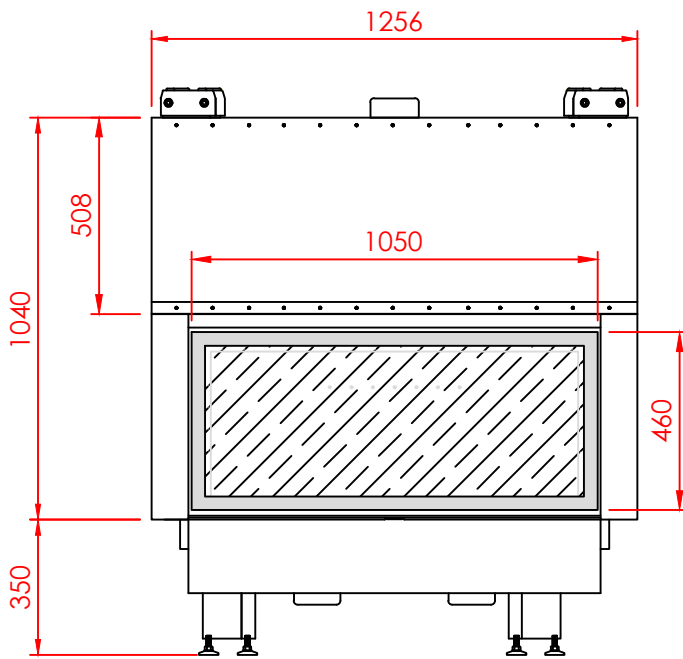

Top

Front

Side

Series:	FLAT
Model:	Minimal
Type:	105
Specials:	STD

All dimensions in mm
 General dimension tolerances up to 7mm
 All illustrations and drawings are protected by copyright.
 Exploitation or publication, even of individual details,
 only with our permission.
 Technical changes and errors reserved.