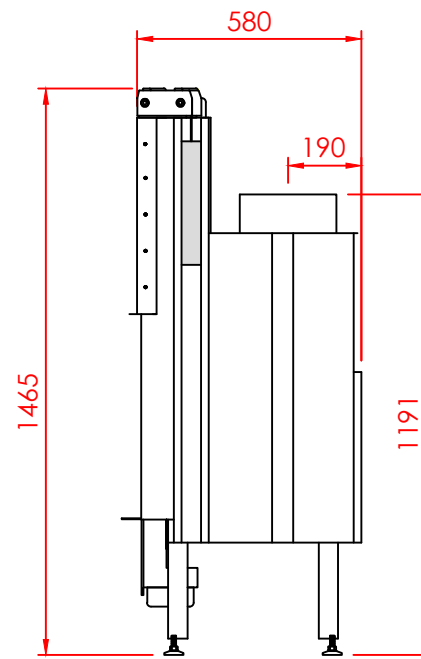

Top

Front

Side

Series:	FLAT
Model:	Minimal
Type:	105
Specials:	STD

All dimensions in mm
 General dimension tolerances up to 7mm
 All illustrations and drawings are protected by copyright.
 Exploitation or publication, even of individual details,
 only with our permission.
 Technical changes and errors reserved.